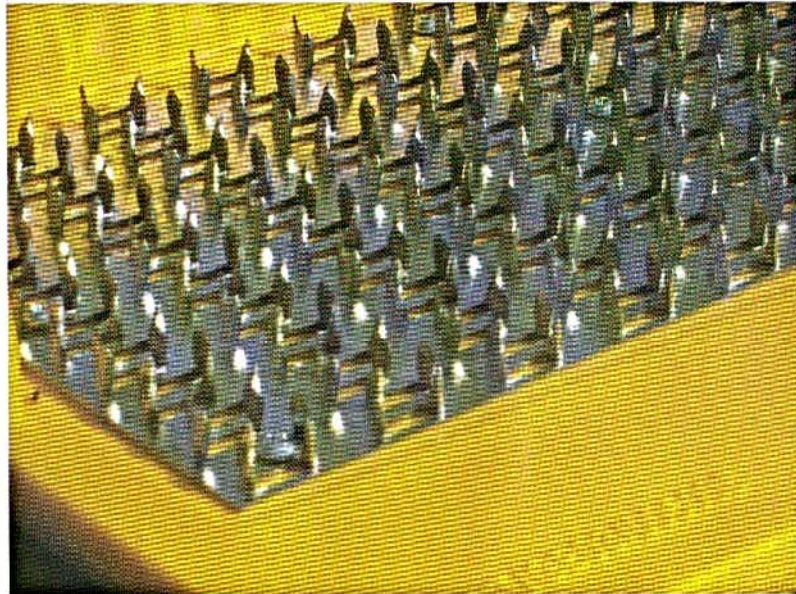

Health and Safety

**EXTRACT FROM THE WORK AT HEIGHT REGULATIONS 2005
STATUTORY INSTRUMENT 2005 No 735**

SCHEDULE 6

5. A portable ladder shall be prevented from slipping during use by-

- (A) securing the stiles at or near their upper or lower ends ;
- (B) an effective anti-slip or other effective stability device ;
- (C) any other arrangement of equivalent effectiveness.

8. A mobile ladder shall be prevented from moving before it is stepped on.

LADDER M8rix Features

The Ladder M8rix is a simple safety device that sits under the feet of your ladder, preventing it from slipping.

Made from durable moulded Polypropylene, the safety device consists of a stainless steel plate secured by galvanised tapping screws. The fine metal grips situated on the underside of the Ladder M8rix hold the device in place thus preventing any slippage on the ground surface. Whilst we would not recommend unwise ladder use, the Ladder M8rix provides such a high degree of security that it can even be used on such surfaces as: