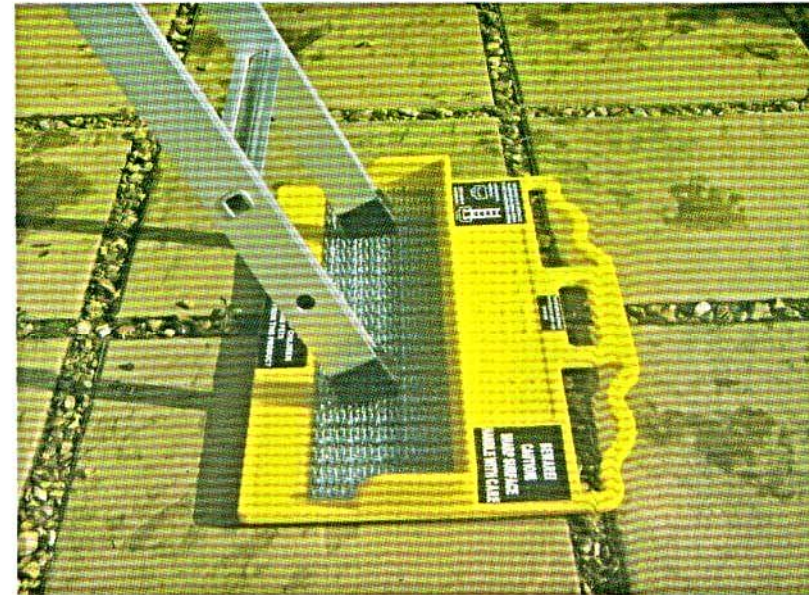

The LADDER M8rix Industrial

This is an anti-slip device that can be used on virtually all exterior hazardous surfaces but not only has the unique engaging pins on the base, but also on the top, this can be used in areas where there could be clay, diesel or any residue that could compromise the rubber on the base of the ladder. This means that the pins on the top hold the ladder stable.

Introduction

LADDER M8rix Features

LADDER M8rix Professional

LADDER M8rix Industrial

LADDER M8rix Pro-Plus

LADDER M8rix Interior

LADDER M8rix Carry Case

LADDER Angle

Health and Safety

Company Background

Introduction

LADDER M8rix Features

LADDER M8rix Professional

LADDER M8rix Industrial

LADDER M8rix Pro-Plus

LADDER M8rix Interior

LADDER M8rix Carry Case

LADDER Angle

Health and Safety

Company Background